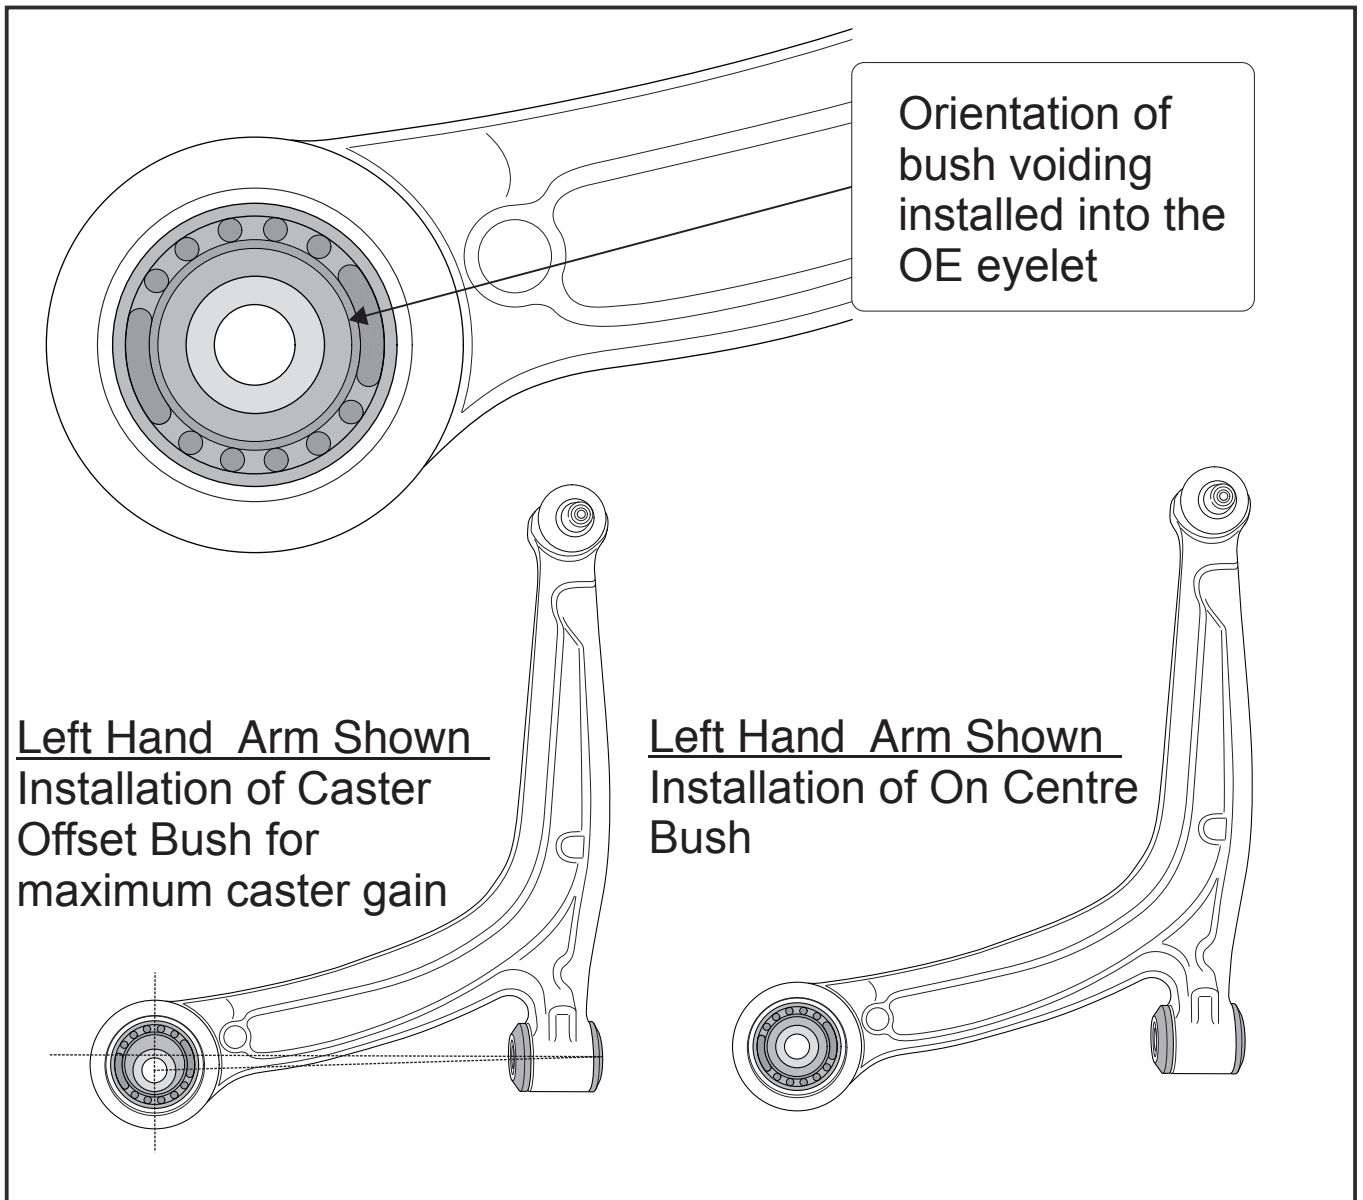

Installation Guide

Front Lower Arm Rear Bush

Suits: Fiat 500

Z 5163

(Always refer to the current catalogue for complete application listings)

N.B: This installation guide should be used in conjunction with the workshop manual.