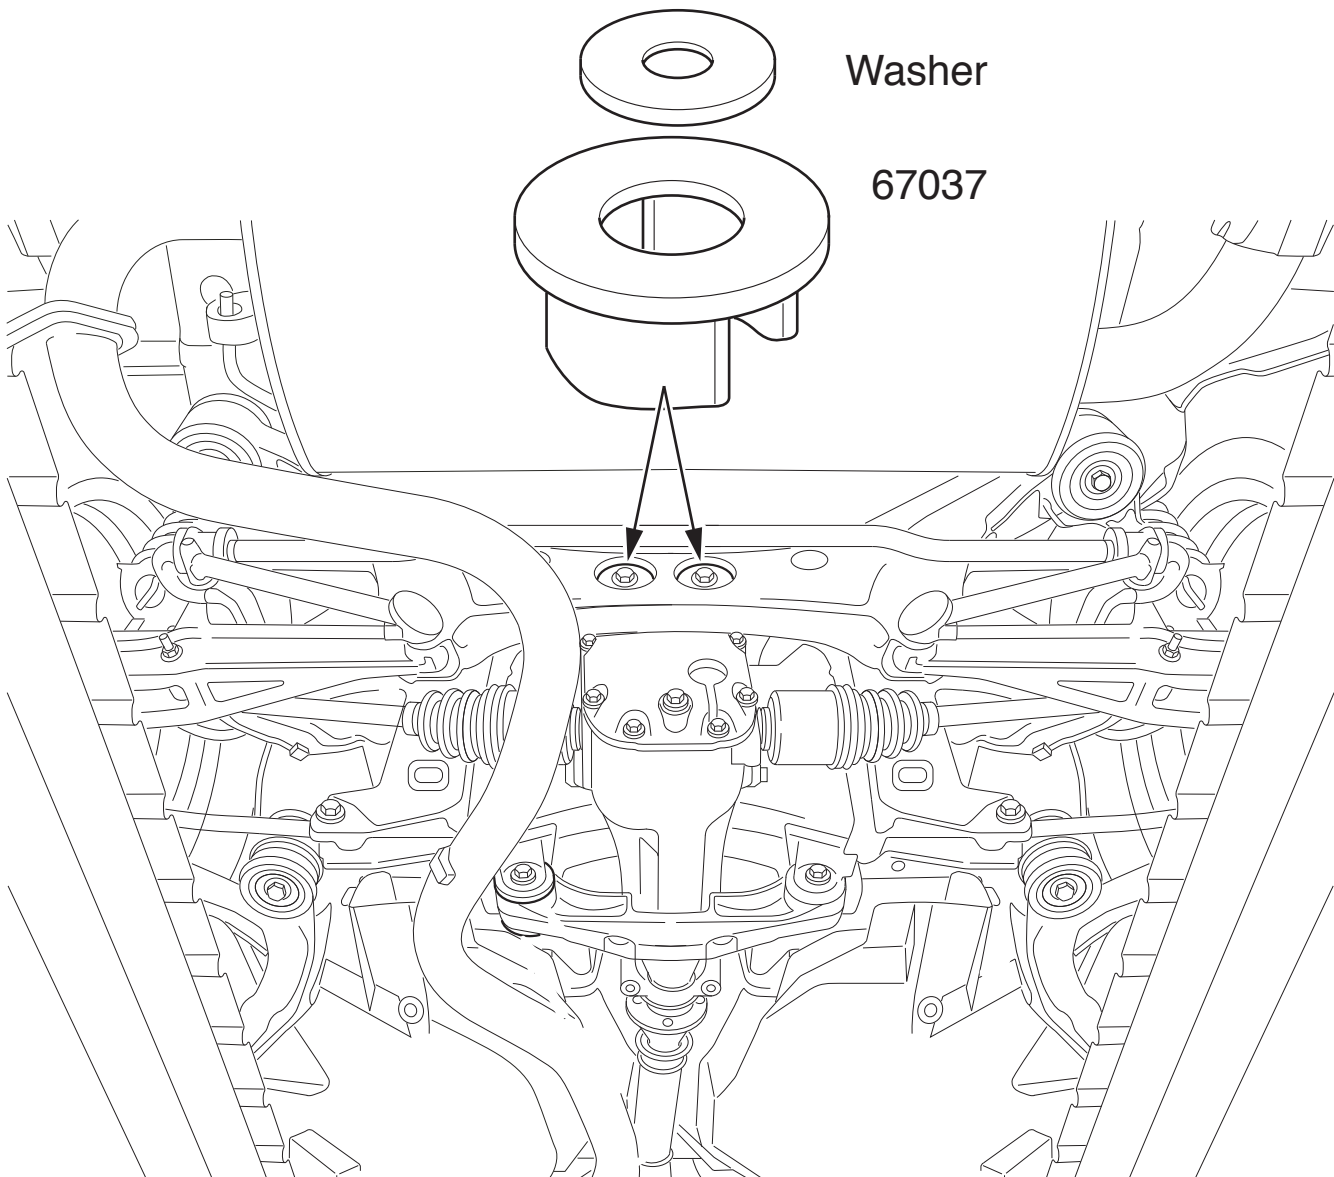

Installation Guide

Rear Diff. Mount - Insert Bush Kit

Suits: Subaru Liberty / Legacy and Outback

(Always refer to the current catalogue for complete application listing)

- N.B:** - This installation guide should be used in conjunction with the workshop manual.
- All fastener torque settings to be adhered to.